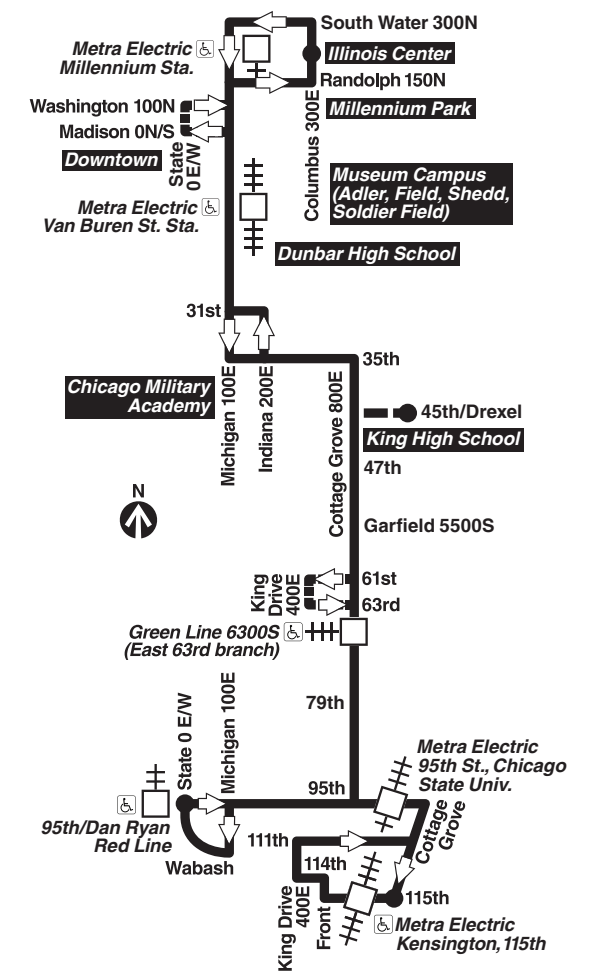

Chicago Transit Authority

4 Cottage Grove

Effective Aug. 25, 2024

N4 overnight (owl) service runs between Cottage Grove/63rd and Washington/State, via downtown
 All CTA buses are accessible

Monday thru Friday

Northbound

LV 115th/ Cottage Grove	LV 95th/ Dan Ryan Red Line	79th/ Cottage Grove	63rd/ Cottage Grove	35th/ King Drive	16th/ Michigan	AR Columbus/ Wacker
----	----	----	3:22N	3:39a	3:48a	4:03W
----	----	----	3:52N	4:09	4:18	4:33W
----	----	----	4:20	4:37	4:46	4:56
----	4:11a	4:25a	4:39	4:55	5:05	5:15
----	4:28	4:42	4:56	5:12	5:22	5:32
----	4:43	4:57	5:11	5:30	5:40	5:52
----	4:58	5:11	5:26	5:45	5:56	6:08
5:06a	----	5:26	5:40	5:59	6:10	6:22
----	5:26	5:40	5:54	6:13	6:24	6:36
5:34	----	5:54	6:08	6:29	6:41	6:53
----	5:53	6:08	6:23	6:46	6:58	7:12
6:00	----	6:21	6:37	6:59	7:12	7:26
----	6:20	6:34	6:50	7:12	7:25	7:39
6:26	----	6:48	7:03	7:26	7:39	7:53
----	6:45	7:01	7:17	7:41	7:55	8:10
6:50	----	7:14	7:31	7:56	8:09	8:25
7:02	----	7:26	7:43	8:08	8:21	8:37
----	7:21	7:38	7:55	8:20	8:33	8:49
7:23	----	7:47	8:04	8:29	8:42	8:58
7:32	----	7:56	8:13	8:38	8:51	9:07
----	7:51	8:08	8:25	8:50	9:03	9:19
7:56	----	8:20	8:37	9:02	9:15	9:31
----	8:15	8:32	8:50	9:14	9:27	9:42
8:21	----	8:44	9:02	9:26	9:39	9:54
----	8:40	8:57	9:14	9:38	9:52	10:07
8:46	----	9:09	9:27	9:51	10:04	10:19
8:58	----	9:22	9:39	10:03	10:17	10:32
----	9:17	9:34	9:52	10:16	10:29	10:44
9:23	----	9:47	10:04	10:28	10:42	10:57
----	9:42	9:59	10:17	10:41	10:54	11:09
9:48	----	10:12	10:29	10:53	11:07	11:22
10:01	----	10:24	10:42	11:06	11:19	11:34
10:13	----	10:37	10:54	11:18	11:32	11:47
10:26	----	10:49	11:07	11:31	11:44	11:59
----	10:45	11:02	11:19	11:43	11:57	12:12p
10:51	----	11:14	11:32	11:56	12:09p	12:24

then every 11 to 16 minutes from 115th/Cottage Grove

4:22p	----	4:47p	5:06p	5:32p	5:46	6:04
4:38	----	5:03	5:21	5:47	6:01	6:17
4:54	----	5:19	5:37	6:03	6:17	6:33
5:10	----	5:35	5:53	6:19	6:33	6:49
5:26	----	5:51	6:09	6:35	6:48	7:03
5:43	----	6:07	6:25	6:48	7:01	7:14
5:59	----	6:23	6:41	7:05	7:17	7:30
6:16	----	6:40	6:58	7:21	7:33	7:46
6:32	----	6:56	7:14	7:37	7:49	8:02
6:49	----	7:11	7:29	7:51	8:02	8:14
7:05	----	7:28	7:45	8:07	8:19	8:31
7:22	----	7:45	8:02	8:24	8:36	8:48
7:39	----	8:01	8:18	8:38	8:49	9:01
7:56	----	8:18	8:35	8:54	9:05	9:17
8:13	----	8:35	8:52	9:11	9:22	9:34
8:30	----	8:52	9:09	9:28	9:39	9:51
8:47	----	9:09	9:26	9:45	9:56	10:08
9:04	----	9:26	9:43	10:02	10:13	10:25
9:21	----	9:43	10:00	10:19	10:30	10:42
9:39	----	10:00	10:17	10:37	10:48	11:00
9:57	----	10:18	10:35	10:55	11:06	11:18
10:16	----	10:36	10:51	11:09	11:19	11:29
----	10:35p	10:50	11:00	11:18	11:28	11:38
----	10:55	11:09	11:19	11:37	11:47	12:03W
----	11:15	11:29	11:39	11:57	12:07a	12:23W
----	11:35	11:49	11:59	12:17a	12:27	12:43W
----	11:59	12:13a	12:22a	12:38	12:48	1:03W
----	12:29a	12:43	12:52	1:08	1:18	1:33W
----	12:59	1:13	1:22	1:38	1:48	2:03W
----	----	----	1:52N	2:09	2:18	2:33W
----	----	----	2:22N	2:39	2:48	3:03W
----	----	----	2:52N	3:09	3:18	3:33W

N - N4 night bus
W - trip begins/ends at Washington/State at time shown

#4 Cottage Grove

Southbound